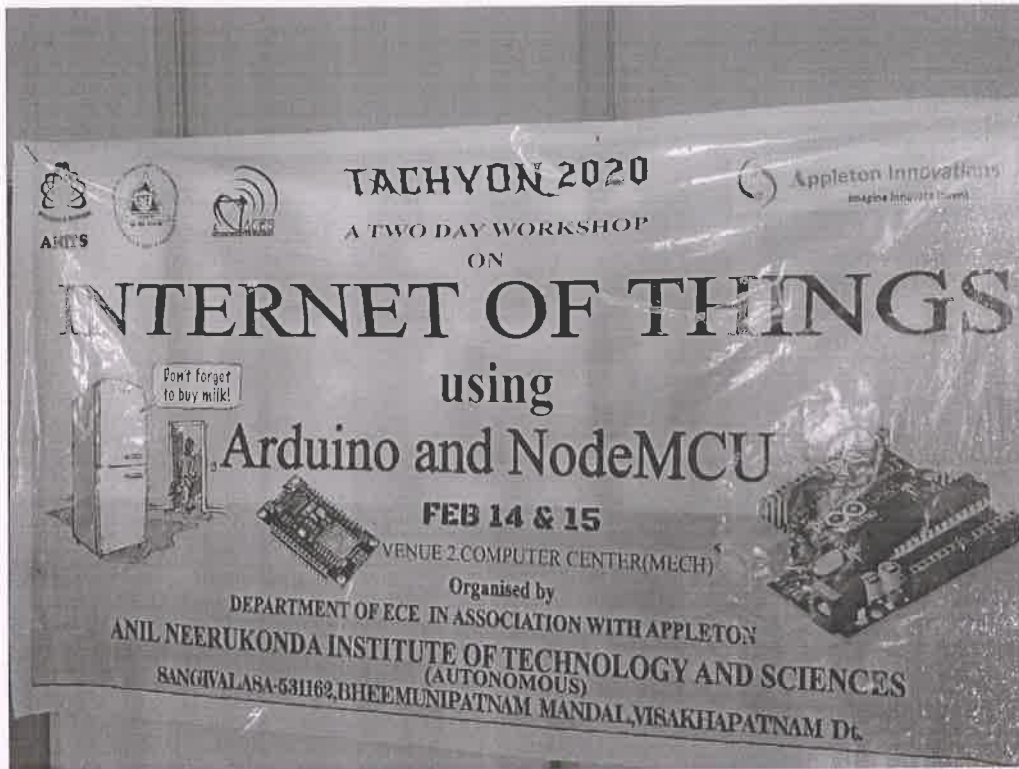

Venue 2: APSSDC LAB